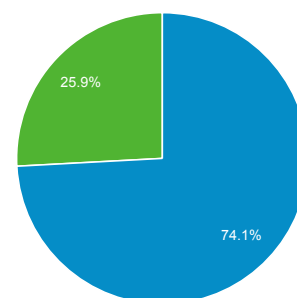

Apr 15, 2015 - Apr 15, 2016

Audience Overview

All Users
100.00% Sessions

Overview

Sessions
243,584

Users
180,547

Pageviews
301,766

Pages / Session
1.24

Avg. Session Duration
00:00:54

Bounce Rate
83.75%

% New Sessions
74.12%

■ New Visitor ■ Returning Visitor

City	Sessions	% Sessions
1. Los Angeles	30,593	12.56%
2. San Francisco	23,085	9.48%
3. Sacramento	7,401	3.04%
4. San Diego	6,886	2.83%
5. (not set)	4,772	1.96%
6. San Jose	4,573	1.88%
7. Fresno	3,432	1.41%
8. Bakersfield	2,982	1.22%
9. Ontario	2,584	1.06%
10. Riverside	2,060	0.85%